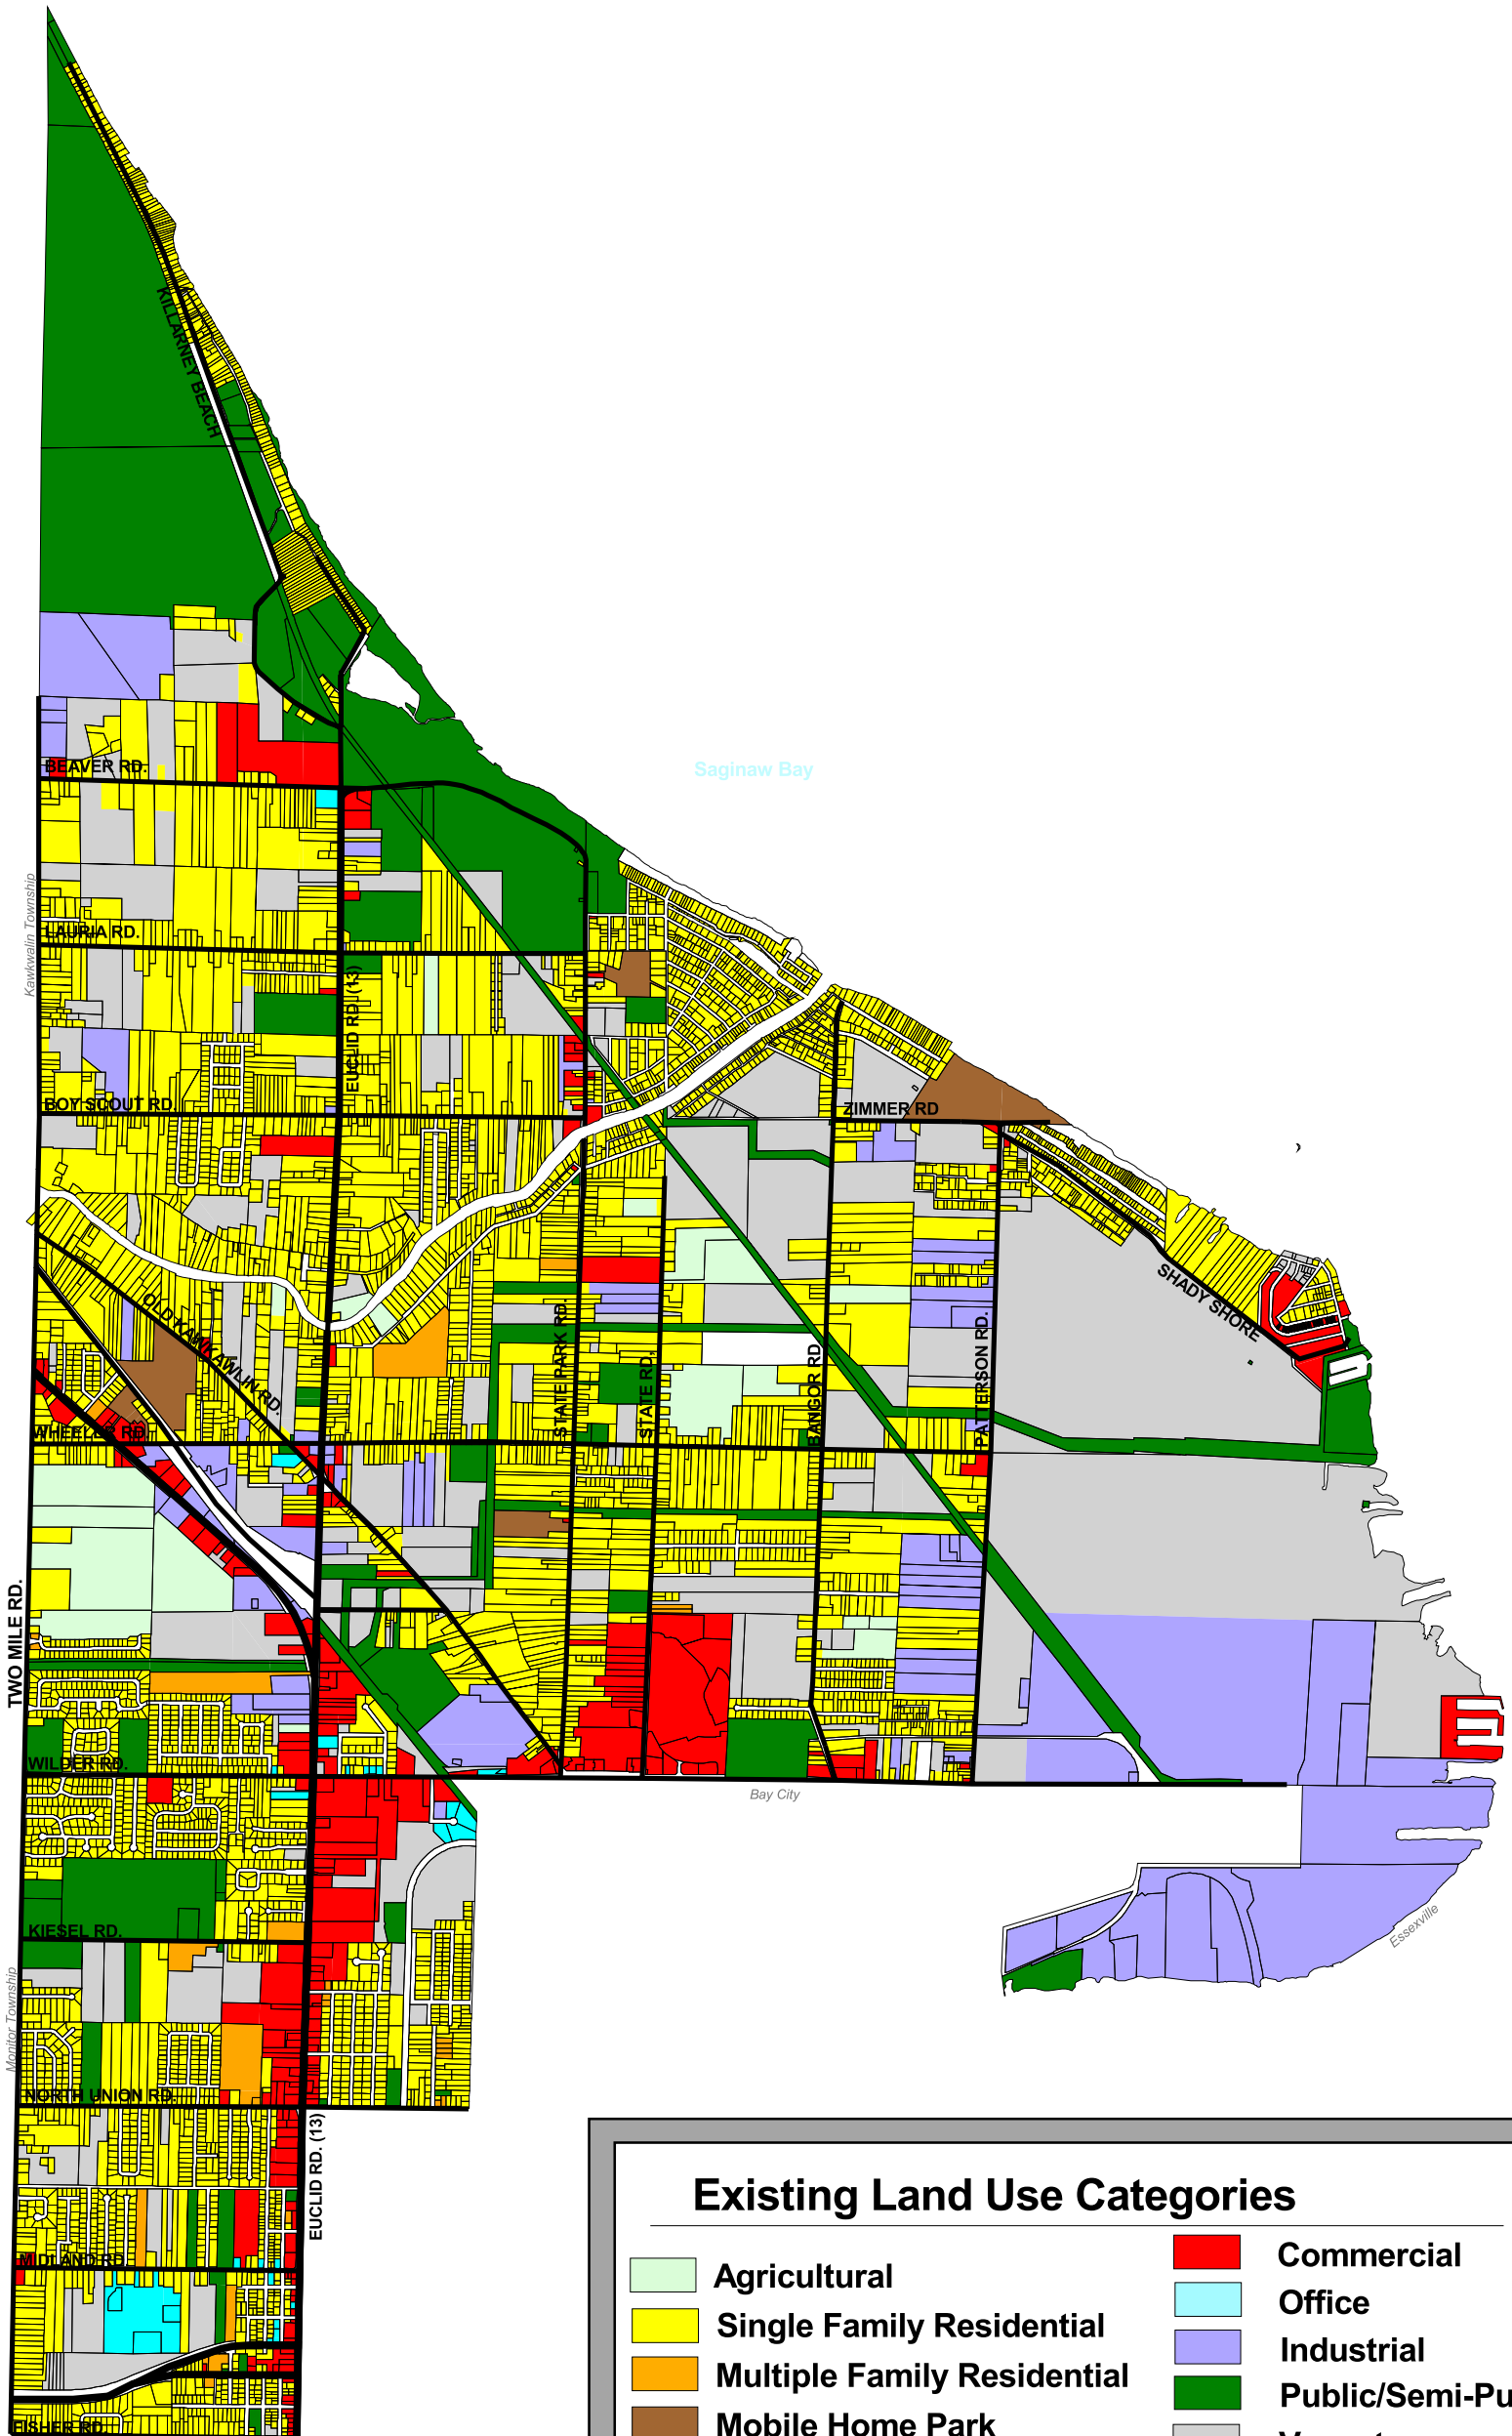

Bangor Township, Bay County, Michigan

Existing Land Use Categories

Agricultural	Commercial
Single Family Residential	Office
Multiple Family Residential	Industrial
Mobile Home Park	Public/Semi-Public
	Vacant

Existing Land Use